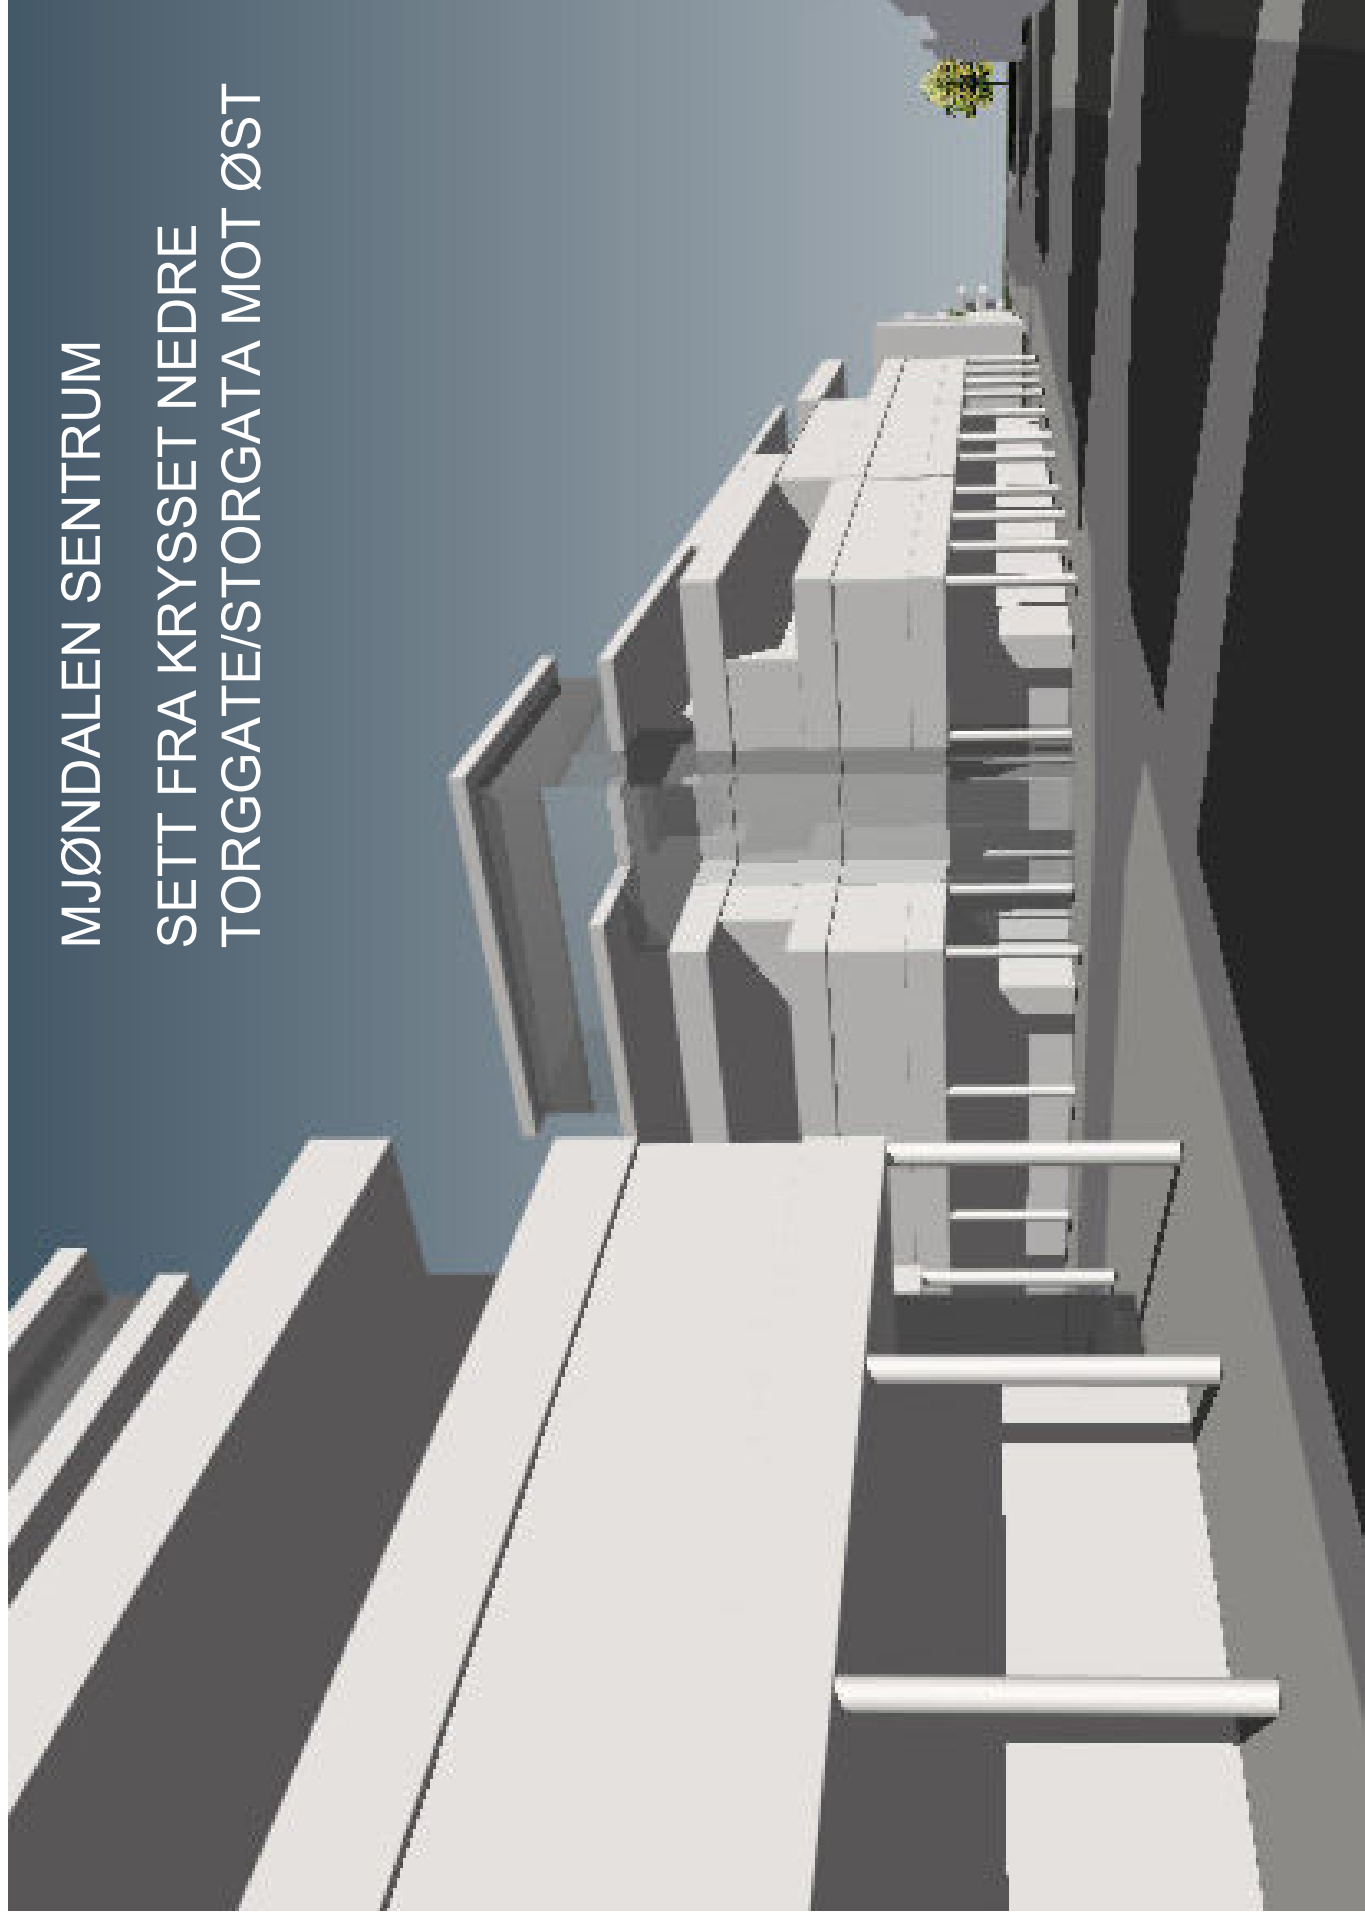

MJØNDALEN SENTRUM

SETT FRA KRYSSET NEDRE
TORGGATE/STORGATA MOT ØST