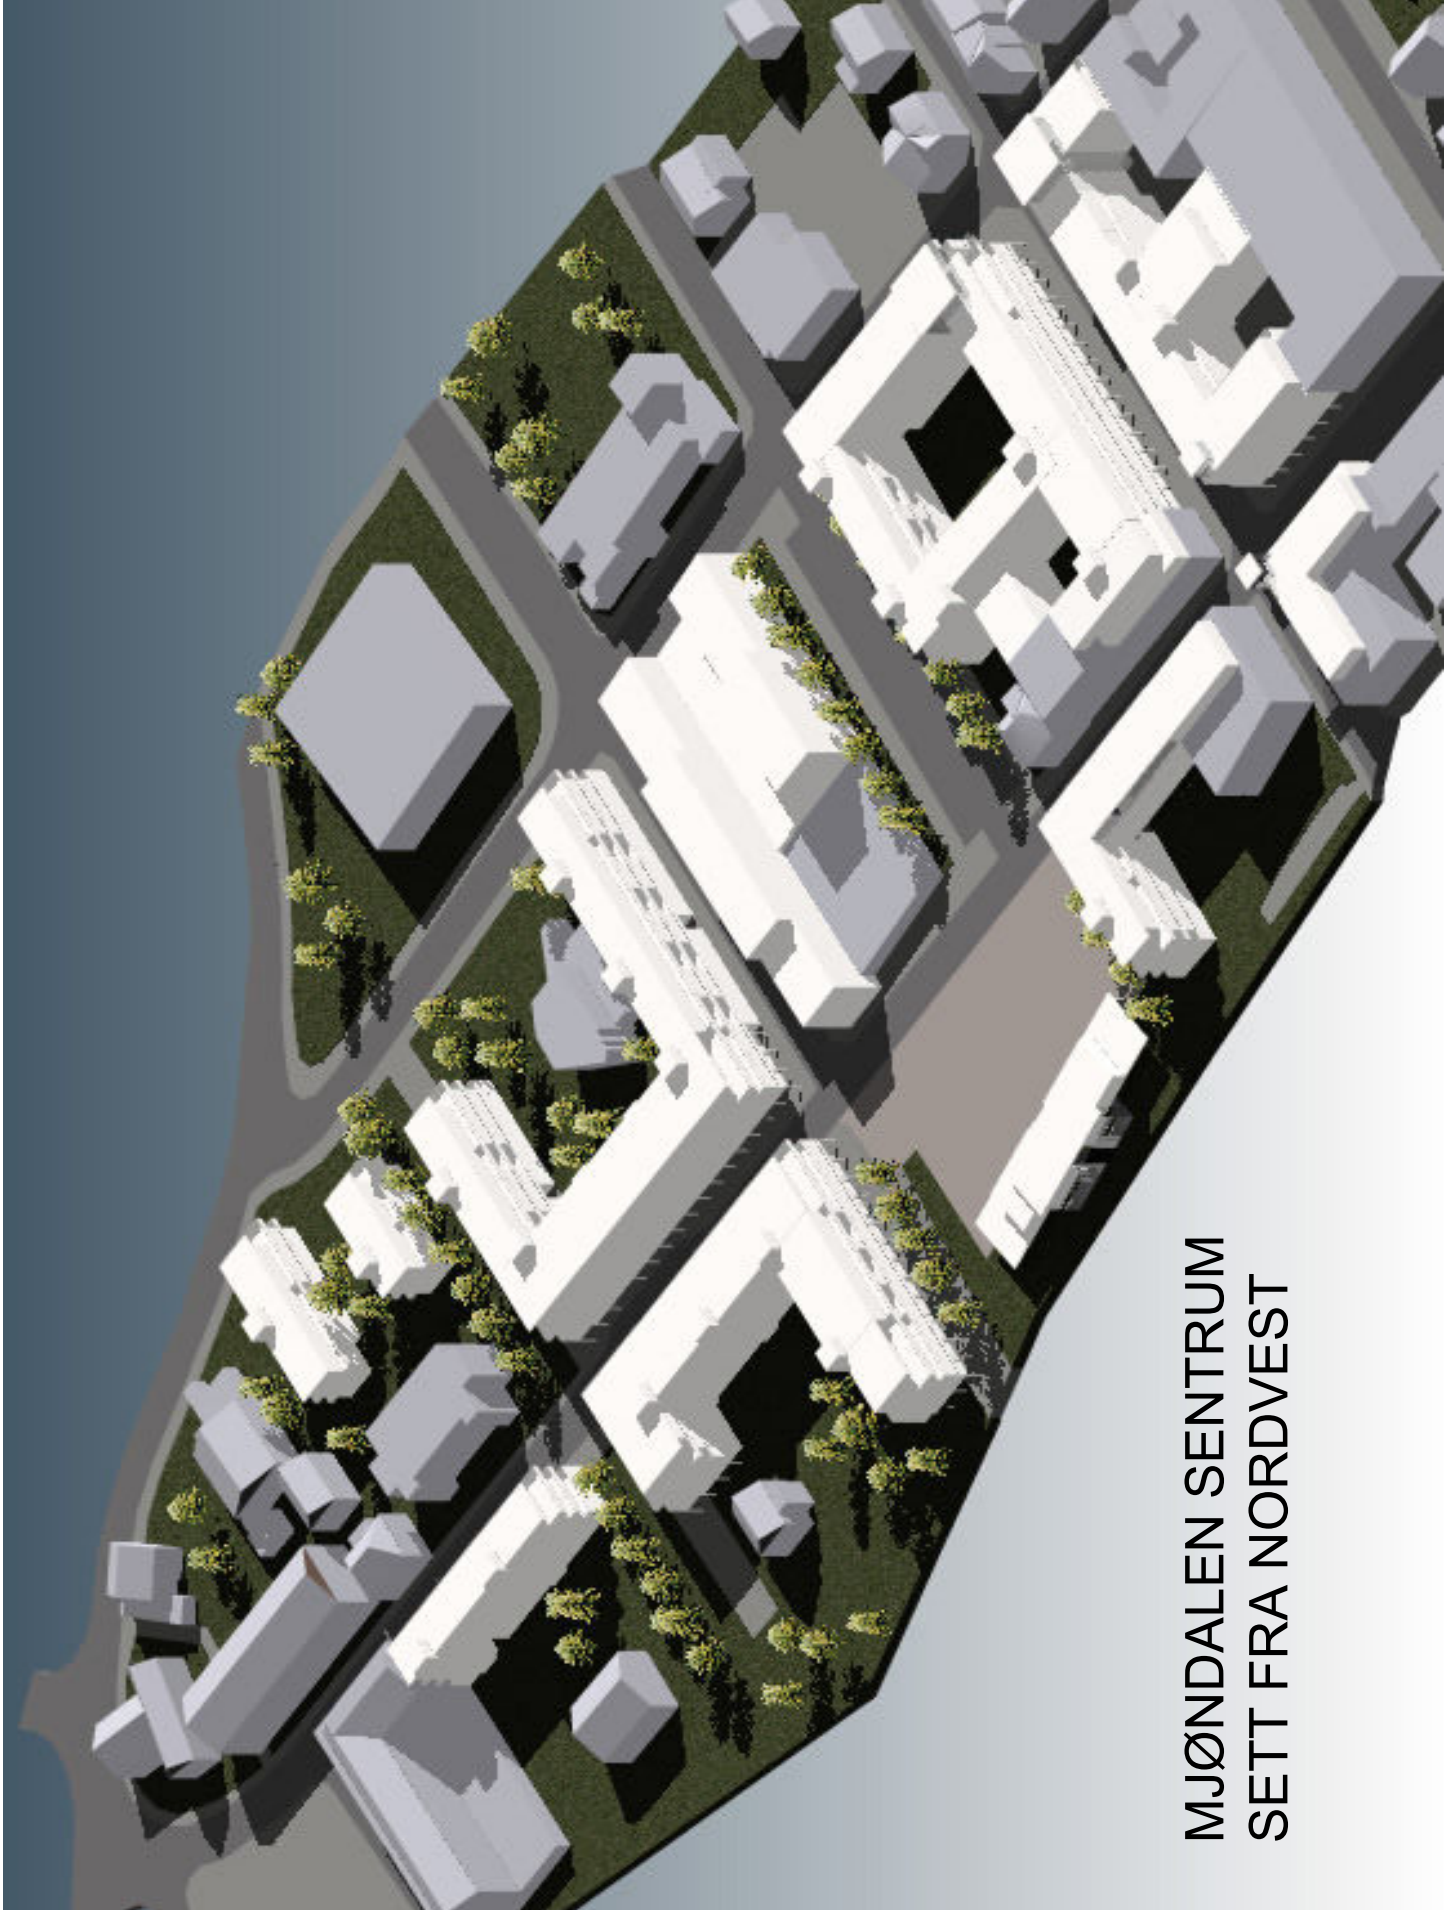

MJØNDALEN SENTRUM SETT FRA SYD-ØST  
EKSISTERENDE BYGG GRÅ – FORSLAGT NYBYGG HVIT

MJØNDALEN SENTRUM  
SETT FRA NORDVEST

## MJØNDALEN SENTRUM

SETT FRA NEDRE TORGGATE MOT P-AREALET OG ORKIDÉTORGET

## ORKIDÉTORGET SETT FRA ØST

An architectural rendering of a modern building complex. The scene is viewed from a low angle, looking up at a multi-story building with a white facade and large glass windows. The building is partially obscured by dark, angular shadows that create a sense of depth and scale. In the foreground, there are several green trees and a paved area. The sky is a clear, light blue. The overall aesthetic is clean and contemporary.

MJØNDALEN SENTRUM

ORKIDÉTORGET SETT FRA KRYSSSET  
ARBEIDERGATA / PARKVEIEN MOT NORDVEST

An architectural rendering of a modern building complex. The scene is viewed from a low angle, looking down a long, straight, light-colored walkway that leads towards a large, multi-story building with a glass facade. The building has a prominent white horizontal band. To the left of the walkway, there are several trees with green foliage. The sky is a clear, light blue. The overall aesthetic is clean and minimalist.