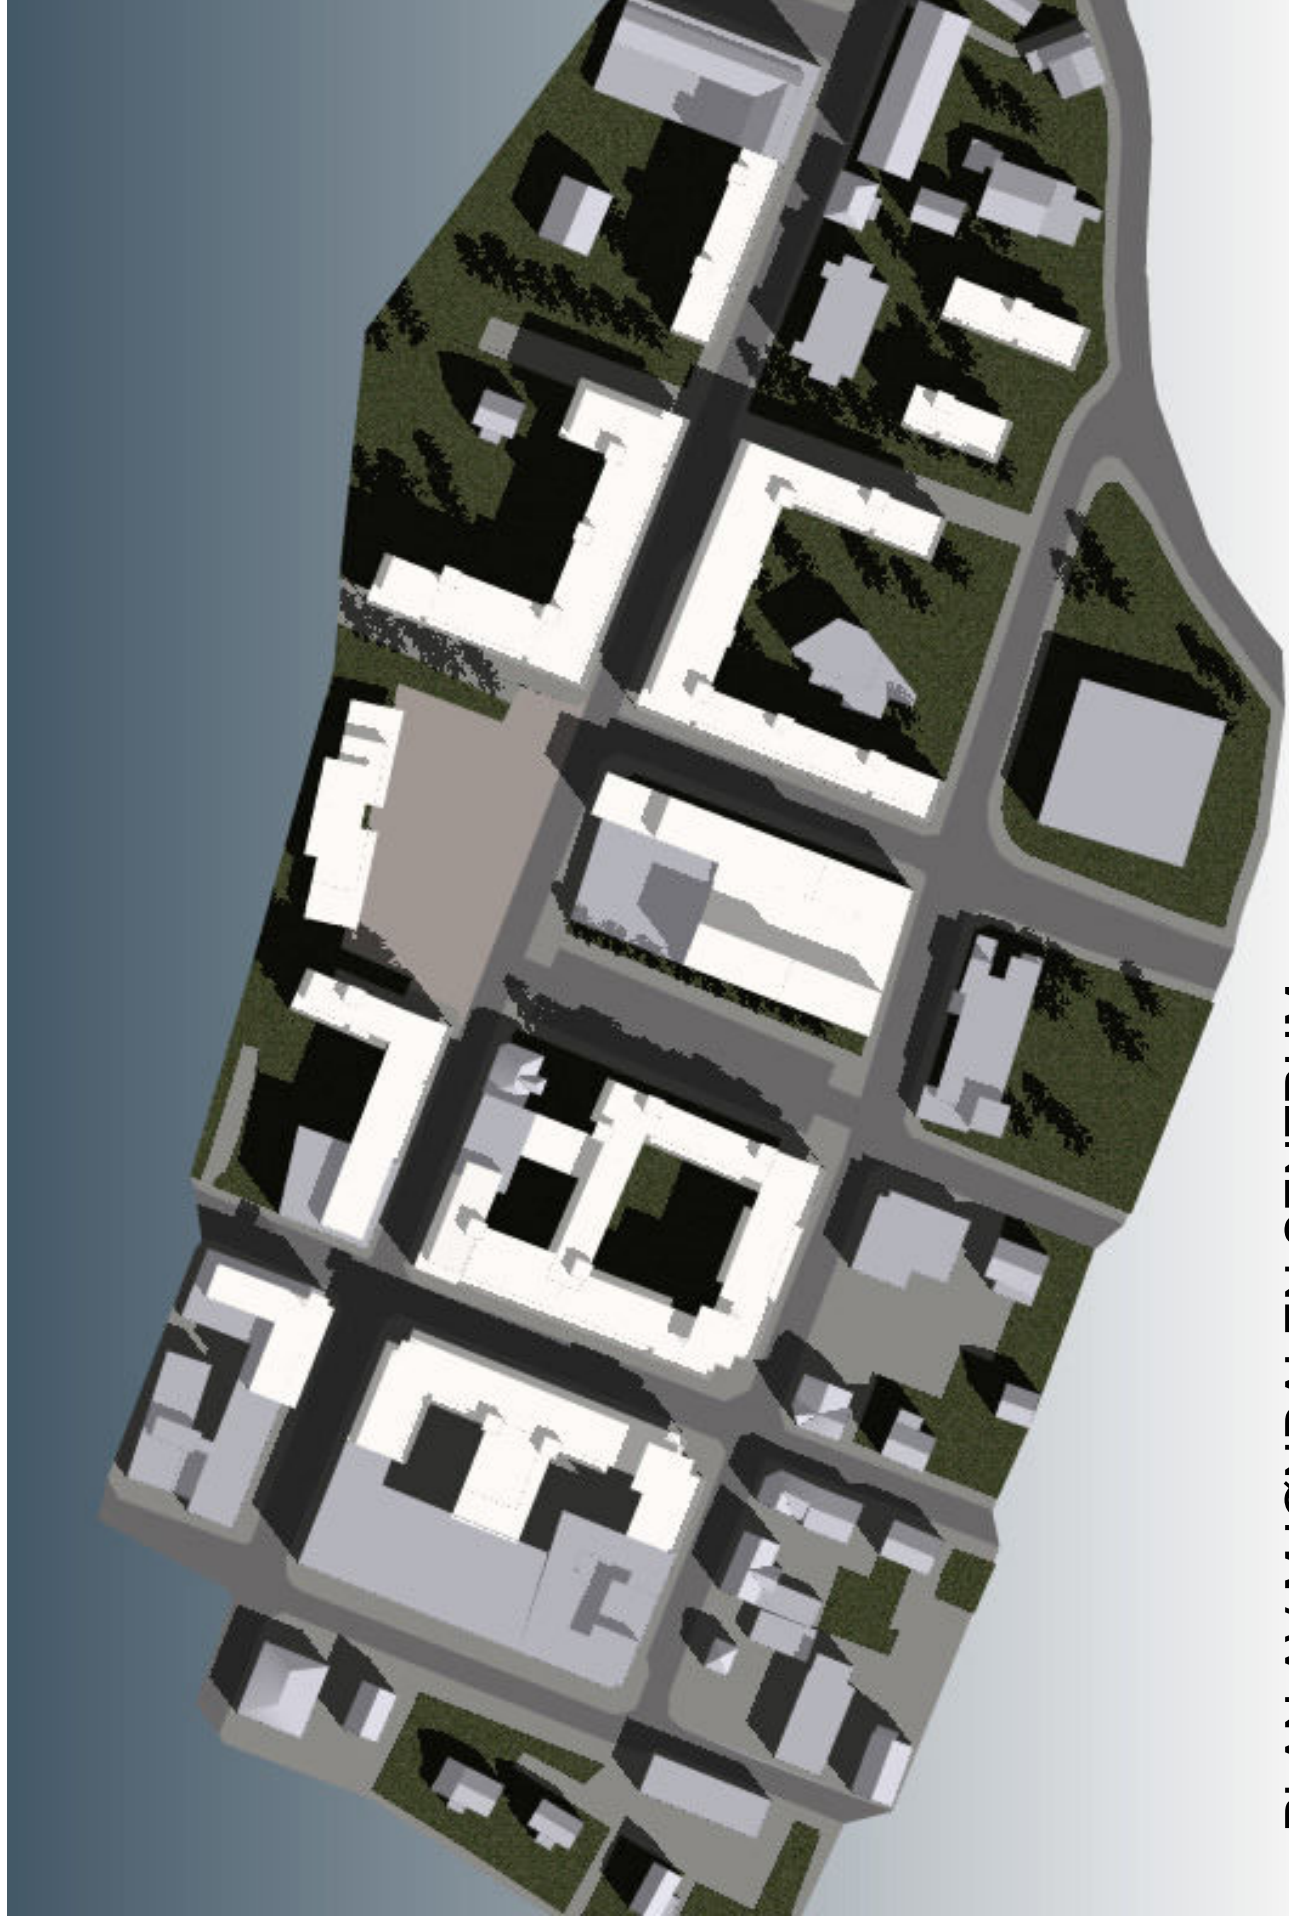

PLAN AV MJØNDALEN SENTRUM
EKSISTERENDE BYGNINGER GRÅ – FORSLAG NYE BYGG HVIT