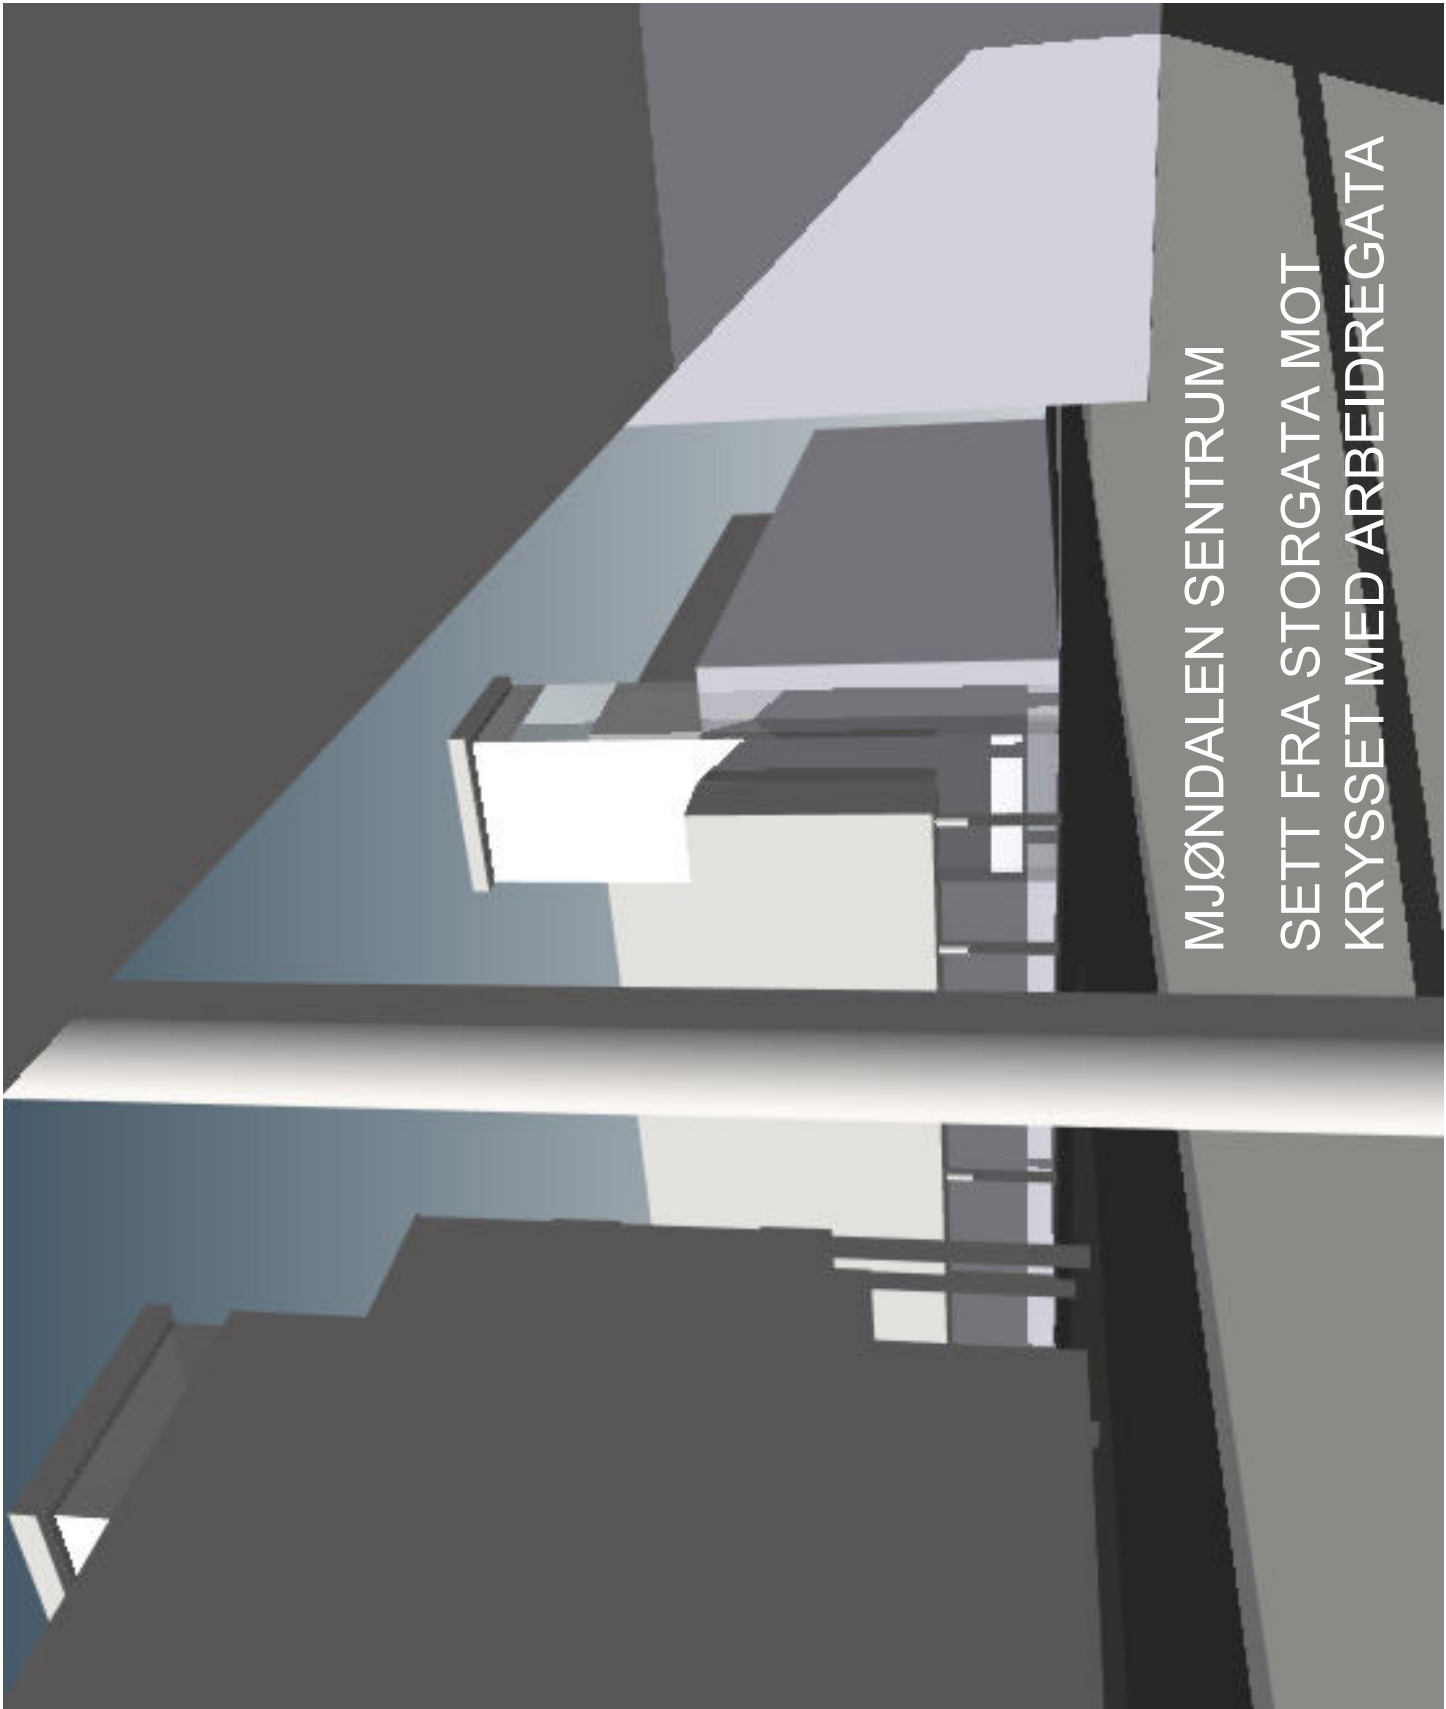

MJØNDALEN SENTRUM
SETT FRA STORGATA MOT
KRYSSSET MED ARBEIDREGATA